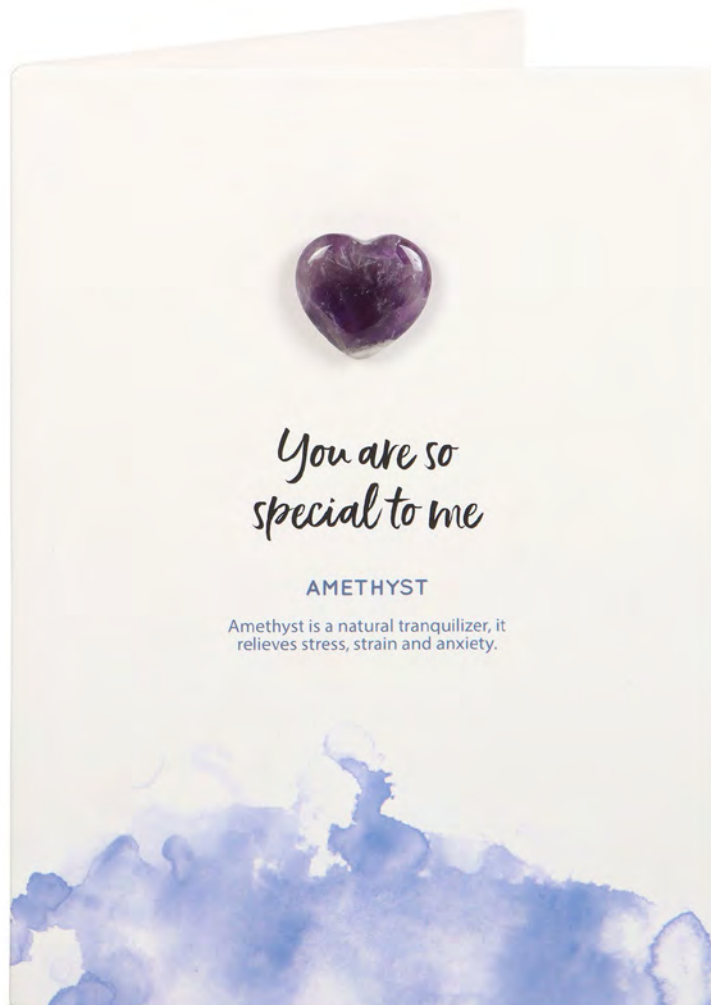

**Product Code**

CE\_90023

Special To Me Amethyst Crystal Heart Greeting Card

Barcode: 5056131145450

### **Product Description**

Give the gift of love and care with this meaningful crystal greeting card. Includes a small amethyst crystal heart attached to a greeting card with 'You are so special to me' text. Amethyst is known as a natural tranquilizer, used to relieve stress, strain and anxiety. Card left blank inside. Envelope included. Designed by Something Different Wholesale and part of the Crystal Earth range of crystal healing gifts.